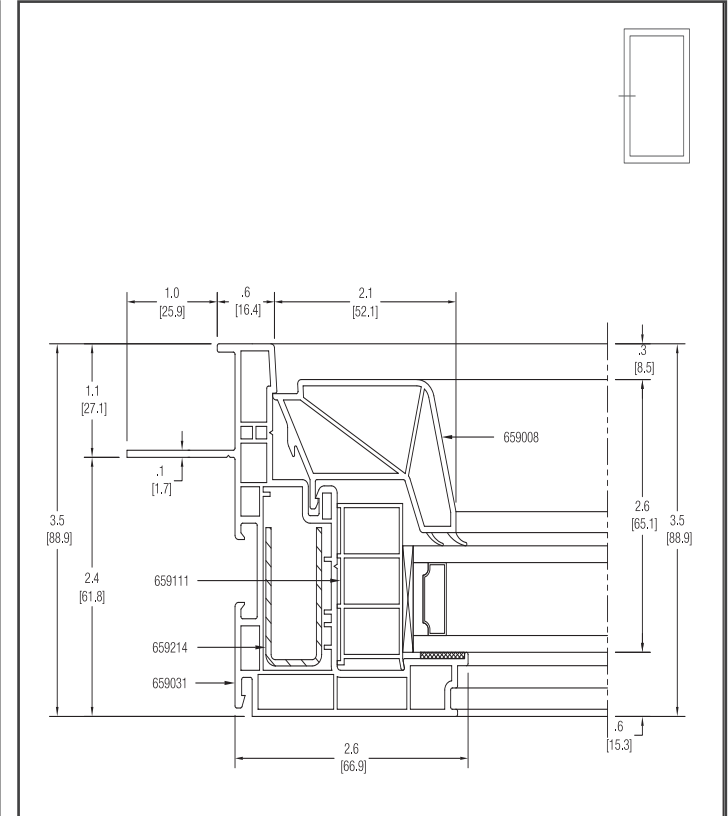

CONTEMPORARY SERIES - FIXED WINDOW

CROSS SECTION DRAWING

HEAD

SILL

JAMB