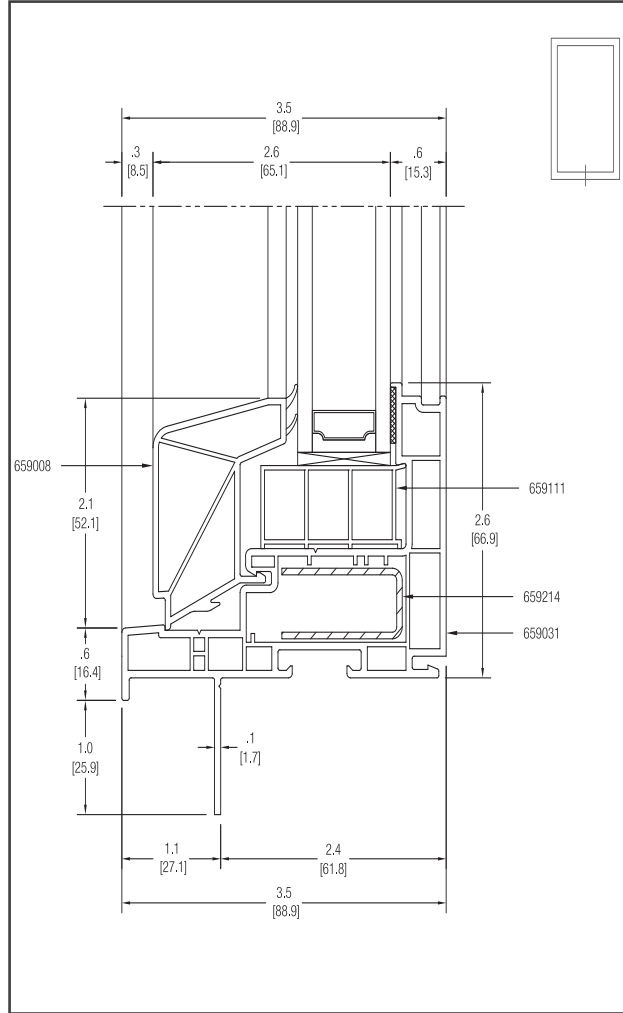

CONTEMPORARY SERIES - FIXED WINDOW

CROSS SECTION DRAWING

HEAD

SILL

JAMB