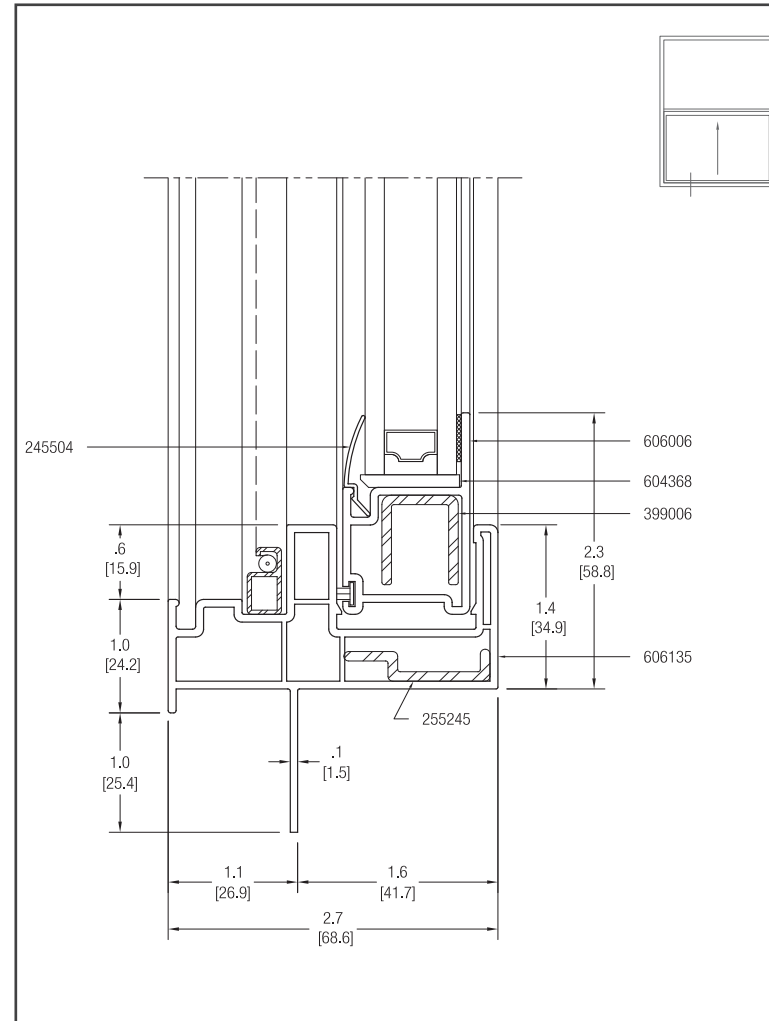

# ELEMENT SERIES - SINGLE HUNG WINDOW

## CROSS SECTION DRAWING

**HEAD**

**SILL**

The information contained herein is believed to be reliable, but no representations, guarantees or warranties of any kind are made as to its accuracy, suitability for particular applications or the results to be obtained therefrom. Before using, the user will determine suitability of the information for user's intended use and shall assume all risk and liability in connection therewith. © ALTERA 2017.

## CROSS SECTION DRAWING

**JAMB**

**MEETING RAIL**

The information contained herein is believed to be reliable, but no representations, guarantees or warranties of any kind are made as to its accuracy, suitability for particular applications or the results to be obtained therefrom. Before using, the user will determine suitability of the information for user's intended use and shall assume all risk and liability in connection therewith. © ALTERA 2017.