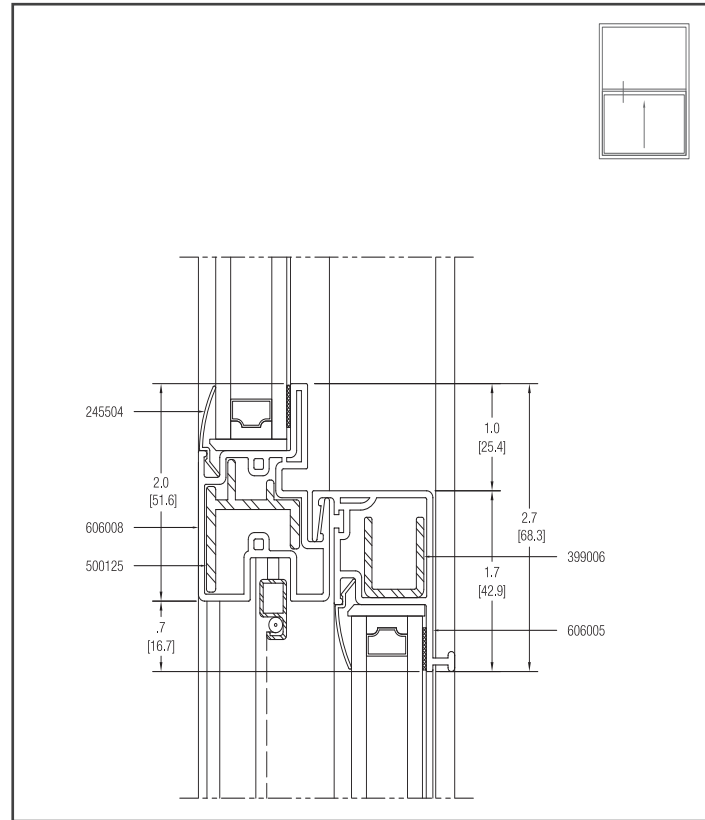

# ELEMENT SERIES - SINGLE HUNG WINDOW

## CROSS SECTION DRAWING

**HEAD**

**SILL**

The information contained herein is believed to be reliable, but no representations, guarantees or warranties of any kind are made as to its accuracy, suitability for particular applications or the results to be obtained therefrom. Before using, the user will determine suitability of the information for user's intended use and shall assume all risk and liability in connection therewith. © ALTERA 2017.

## CROSS SECTION DRAWING

**JAMB**

**MEETING RAIL**

The information contained herein is believed to be reliable, but no representations, guarantees or warranties of any kind are made as to its accuracy, suitability for particular applications or the results to be obtained therefrom. Before using, the user will determine suitability of the information for user's intended use and shall assume all risk and liability in connection therewith. © ALTERA 2017.