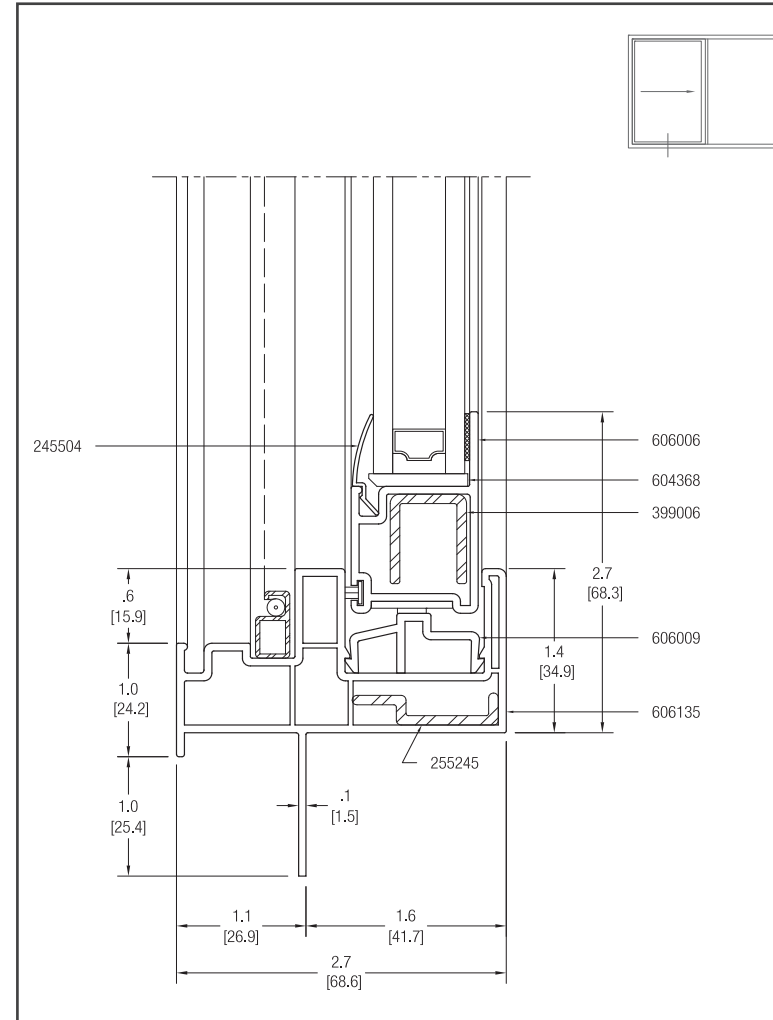

ELEMENT SERIES - SINGLE SLIDE WINDOW

CROSS SECTION DRAWING

HEAD

SILL

The information contained herein is believed to be reliable, but no representations, guarantees or warranties of any kind are made as to its accuracy, suitability for particular applications or the results to be obtained therefrom. Before using, the user will determine suitability of the information for user's intended use and shall assume all risk and liability in connection therewith. © ALTERA 2017.

ELEMENT SERIES - SINGLE SLIDE WINDOW

CROSS SECTION DRAWING

JAMB

MEETING RAIL

The information contained herein is believed to be reliable, but no representations, guarantees or warranties of any kind are made as to its accuracy, suitability for particular applications or the results to be obtained therefrom. Before using, the user will determine suitability of the information for user's intended use and shall assume all risk and liability in connection therewith. © ALTERA 2017.