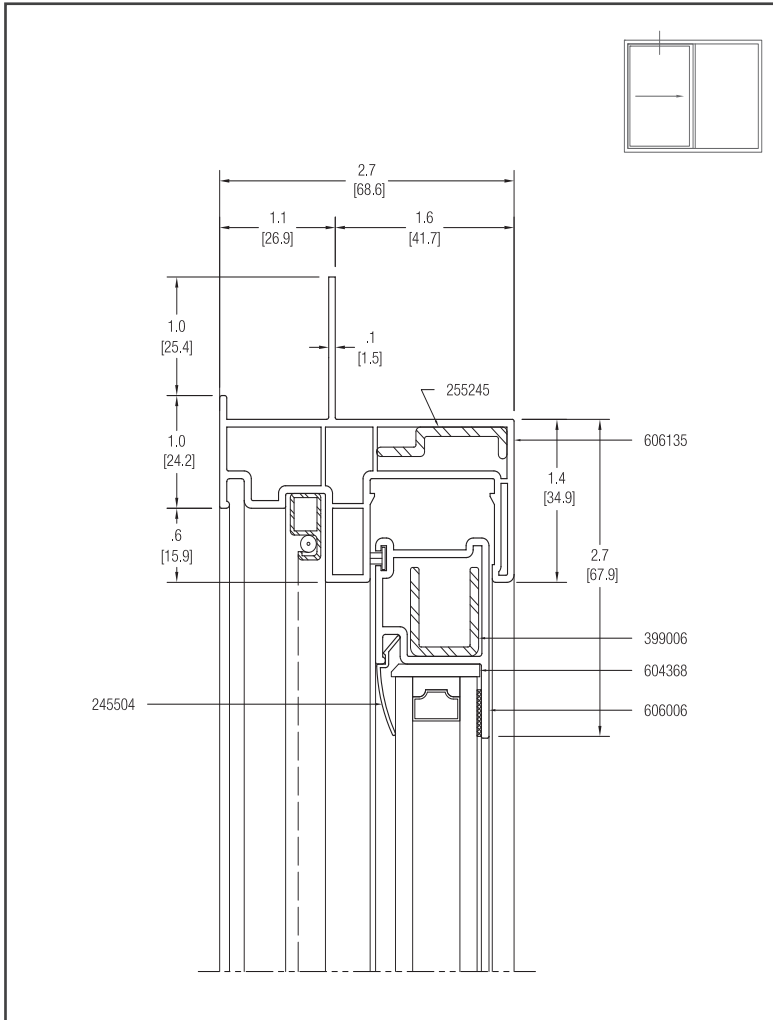

ELEMENT SERIES - SINGLE SLIDE WINDOW

CROSS SECTION DRAWING

HEAD

SILL

The information contained herein is believed to be reliable, but no representations, guarantees or warranties of any kind are made as to its accuracy, suitability for particular applications or the results to be obtained therefrom. Before using, the user will determine suitability of the information for user's intended use and shall assume all risk and liability in connection therewith. © ALTERA 2017.

ELEMENT SERIES - SINGLE SLIDE WINDOW

CROSS SECTION DRAWING

JAMB

MEETING RAIL

The information contained herein is believed to be reliable, but no representations, guarantees or warranties of any kind are made as to its accuracy, suitability for particular applications or the results to be obtained therefrom. Before using, the user will determine suitability of the information for user's intended use and shall assume all risk and liability in connection therewith. © ALTERA 2017.