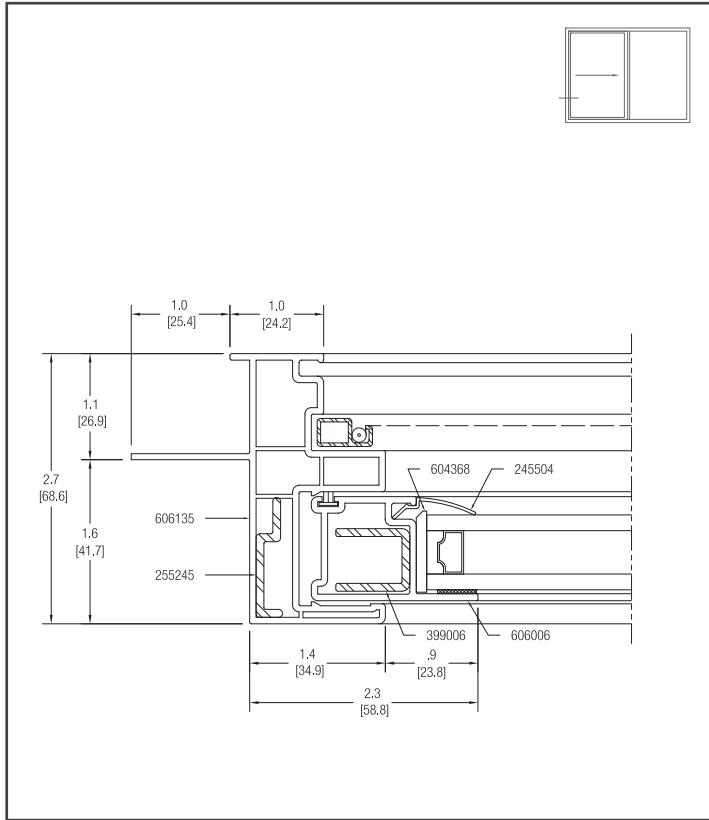

ELEMENT SERIES - SINGLE SLIDE WINDOW

CROSS SECTION DRAWING

HEAD

SILL

The information contained herein is believed to be reliable, but no representations, guarantees or warranties of any kind are made as to its accuracy, suitability for particular applications or the results to be obtained therefrom. Before using, the user will determine suitability of the information for user's intended use and shall assume all risk and liability in connection therewith. © ALTERA 2017.

ELEMENT SERIES - SINGLE SLIDE WINDOW

CROSS SECTION DRAWING

JAMB

MEETING RAIL

The information contained herein is believed to be reliable, but no representations, guarantees or warranties of any kind are made as to its accuracy, suitability for particular applications or the results to be obtained therefrom. Before using, the user will determine suitability of the information for user's intended use and shall assume all risk and liability in connection therewith. © ALTERA 2017.