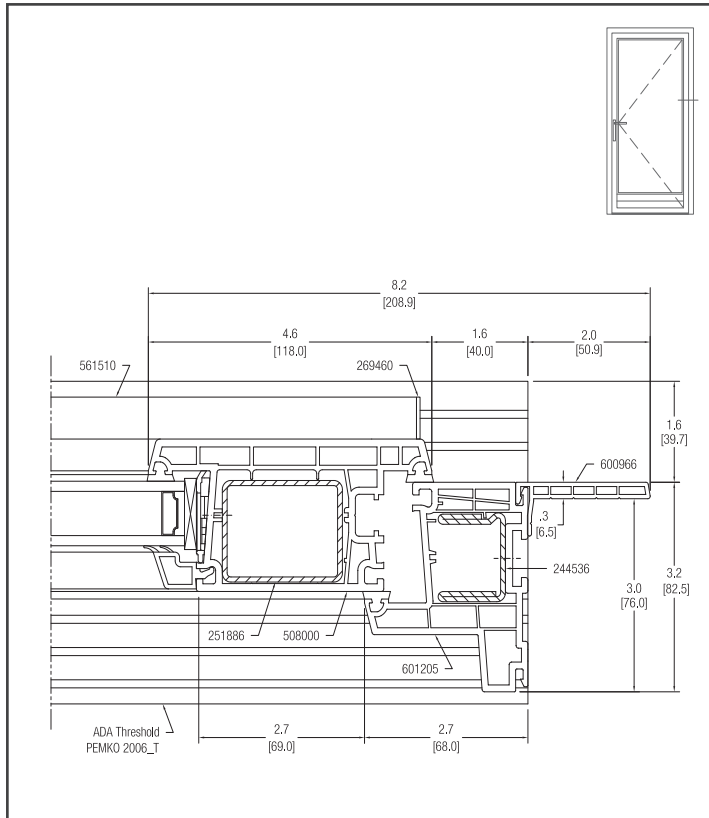

INFINITY SERIES - HINGED DOOR

CROSS SECTION DRAWING

HEAD

SILL

The information contained herein is believed to be reliable, but no representations, guarantees or warranties of any kind are made as to its accuracy, suitability for particular applications or the results to be obtained therefrom. Before using, the user will determine suitability of the information for user's intended use and shall assume all risk and liability in connection therewith. © ALTERA 2017.

INFINITY SERIES - HINGED DOOR

CROSS SECTION DRAWING

HINGE FRAME

LOCK FRAME

The information contained herein is believed to be reliable, but no representations, guarantees or warranties of any kind are made as to its accuracy, suitability for particular applications or the results to be obtained therefrom. Before using, the user will determine suitability of the information for user's intended use and shall assume all risk and liability in connection therewith. © ALTERA 2017.