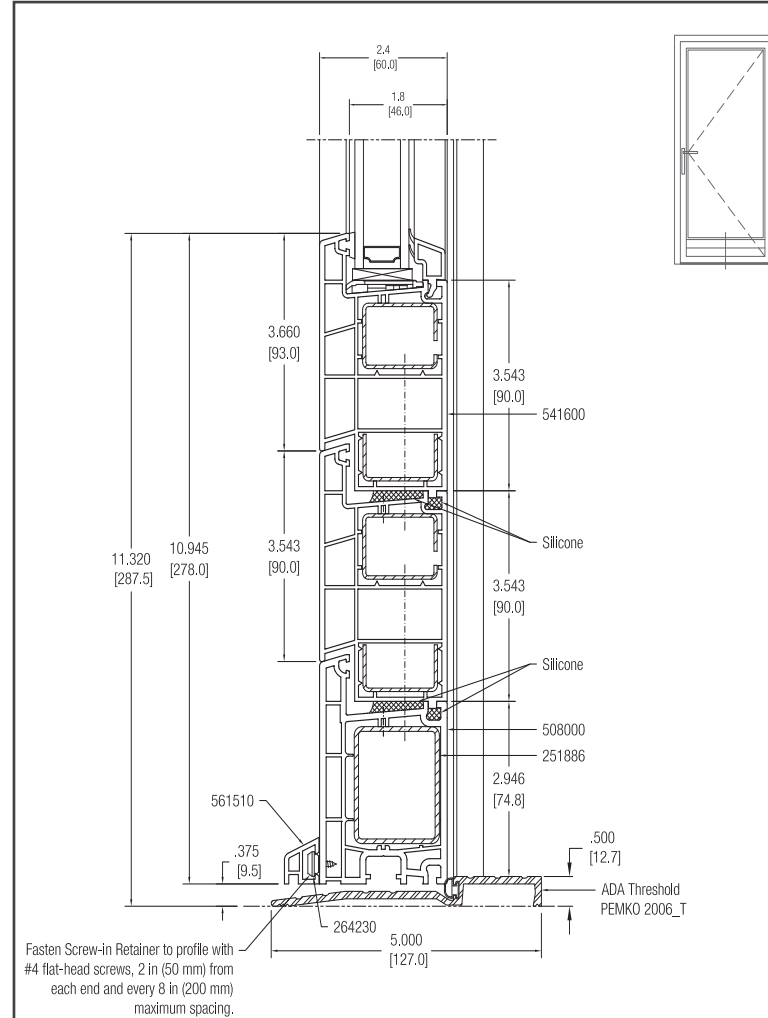

INFINITY SERIES - HINGED DOOR

CROSS SECTION DRAWING

HEAD

SILL

The information contained herein is believed to be reliable, but no representations, guarantees or warranties of any kind are made as to its accuracy, suitability for particular applications or the results to be obtained therefrom. Before using, the user will determine suitability of the information for user's intended use and shall assume all risk and liability in connection therewith. © ALTERA 2017.

INFINITY SERIES - HINGED DOOR

CROSS SECTION DRAWING

HINGE FRAME

LOCK FRAME

The information contained herein is believed to be reliable, but no representations, guarantees or warranties of any kind are made as to its accuracy, suitability for particular applications or the results to be obtained therefrom. Before using, the user will determine suitability of the information for user's intended use and shall assume all risk and liability in connection therewith. © ALTERA 2017.