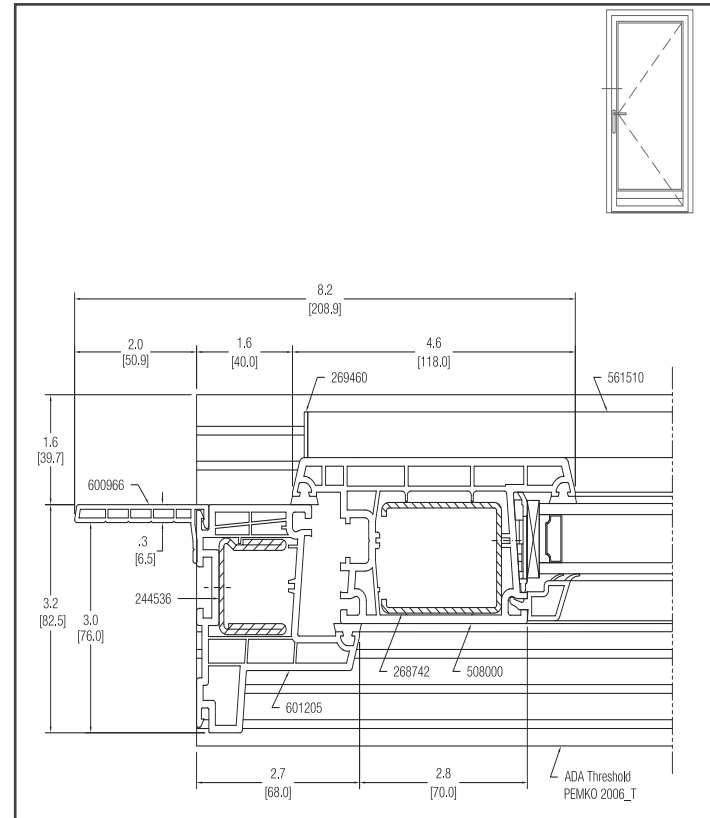

INFINITY SERIES - HINGED DOOR

CROSS SECTION DRAWING

HEAD

SILL

The information contained herein is believed to be reliable, but no representations, guarantees or warranties of any kind are made as to its accuracy, suitability for particular applications or the results to be obtained therefrom. Before using, the user will determine suitability of the information for user's intended use and shall assume all risk and liability in connection therewith. © ALTERA 2017.

INFINITY SERIES - HINGED DOOR

CROSS SECTION DRAWING

HINGE FRAME

LOCK FRAME

The information contained herein is believed to be reliable, but no representations, guarantees or warranties of any kind are made as to its accuracy, suitability for particular applications or the results to be obtained therefrom. Before using, the user will determine suitability of the information for user's intended use and shall assume all risk and liability in connection therewith. © ALTERA 2017.