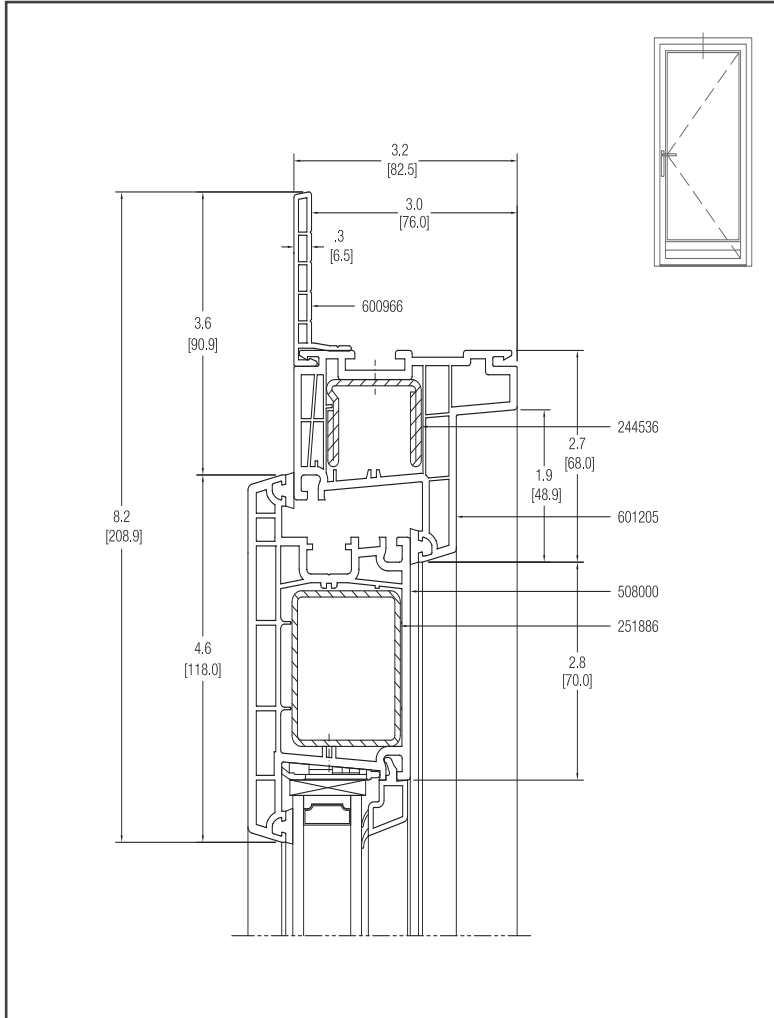

INFINITY SERIES - HINGED DOOR

CROSS SECTION DRAWING

HEAD

SILL

The information contained herein is believed to be reliable, but no representations, guarantees or warranties of any kind are made as to its accuracy, suitability for particular applications or the results to be obtained therefrom. Before using, the user will determine suitability of the information for user's intended use and shall assume all risk and liability in connection therewith. © ALTERA 2017.

INFINITY SERIES - HINGED DOOR

CROSS SECTION DRAWING

HINGE FRAME

LOCK FRAME

The information contained herein is believed to be reliable, but no representations, guarantees or warranties of any kind are made as to its accuracy, suitability for particular applications or the results to be obtained therefrom. Before using, the user will determine suitability of the information for user's intended use and shall assume all risk and liability in connection therewith. © ALTERA 2017.