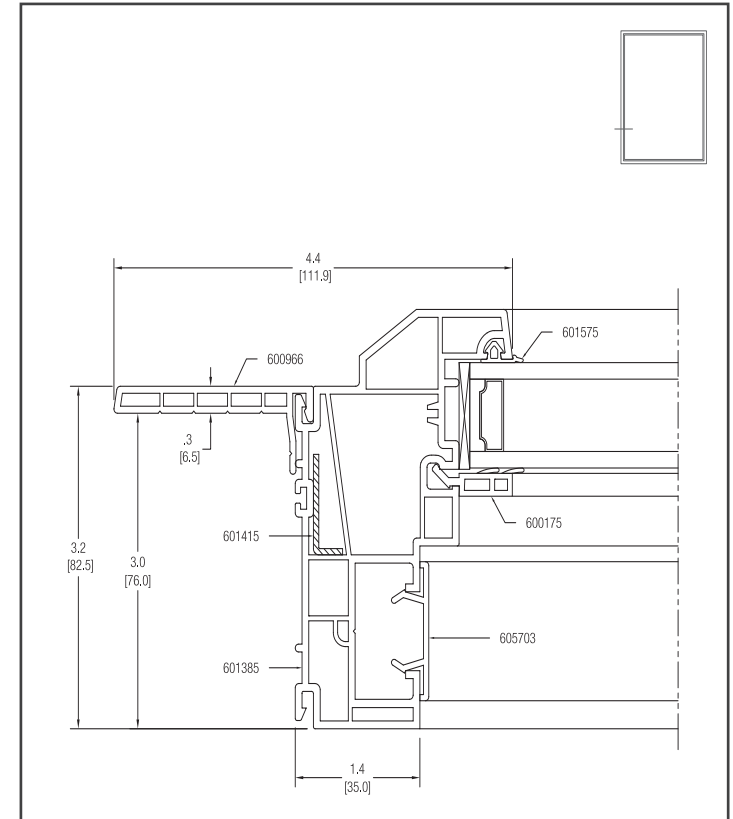

VIENNA SERIES - FIXED WINDOW

CROSS SECTION DRAWING

HEAD

SILL

JAMB