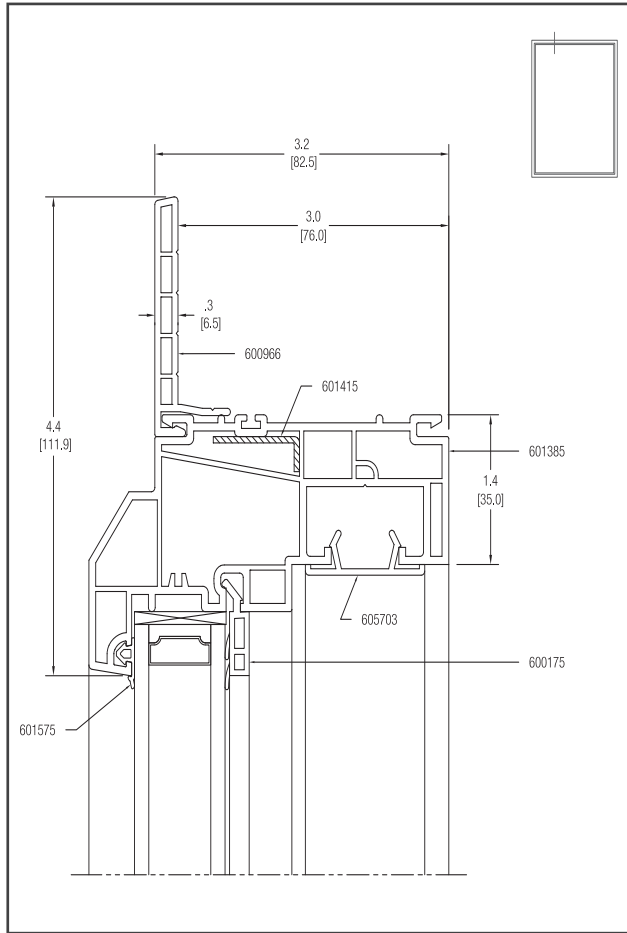

VIENNA SERIES - FIXED WINDOW

CROSS SECTION DRAWING

HEAD

SILL

JAMB