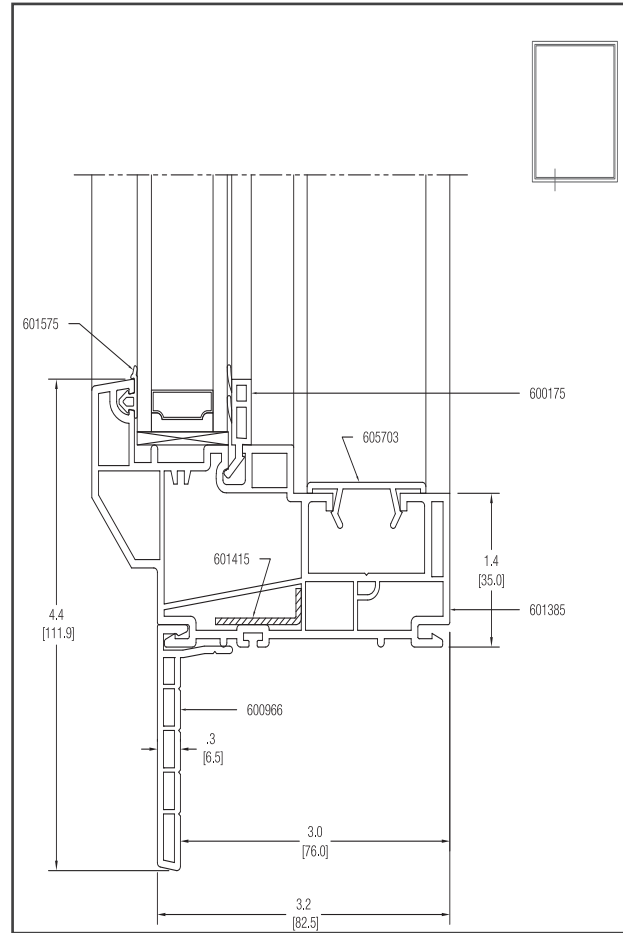

VIENNA SERIES - FIXED WINDOW

CROSS SECTION DRAWING

HEAD

SILL

JAMB