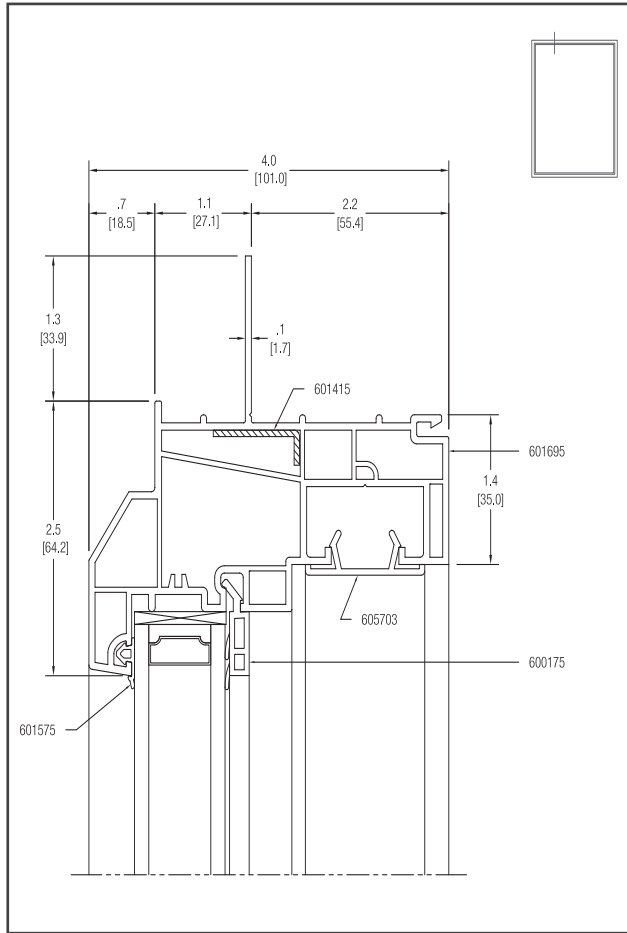

VIENNA SERIES - FIXED WINDOW

CROSS SECTION DRAWING

HEAD

SILL

JAMB