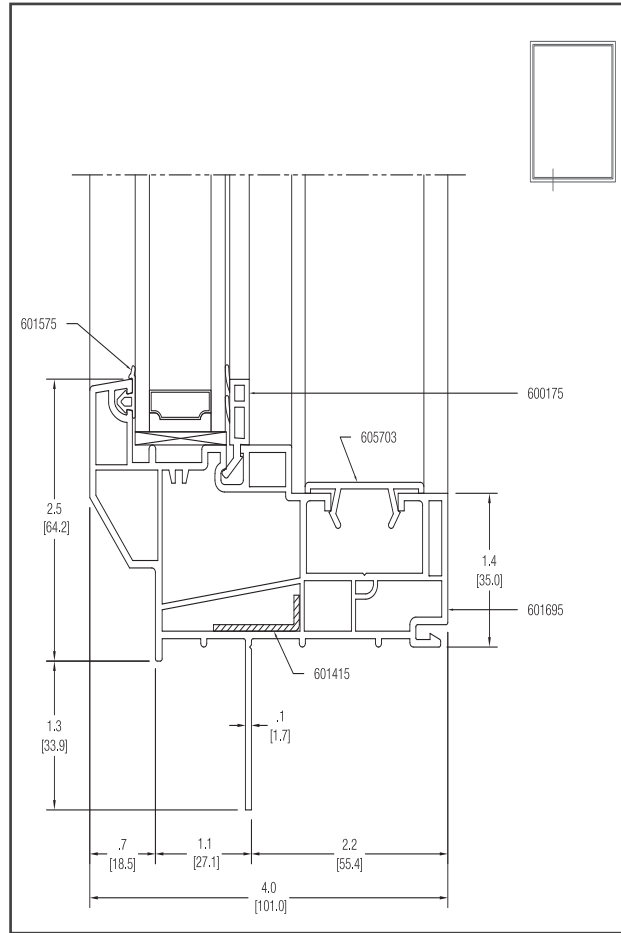

VIENNA SERIES - FIXED WINDOW

CROSS SECTION DRAWING

HEAD

SILL

JAMB