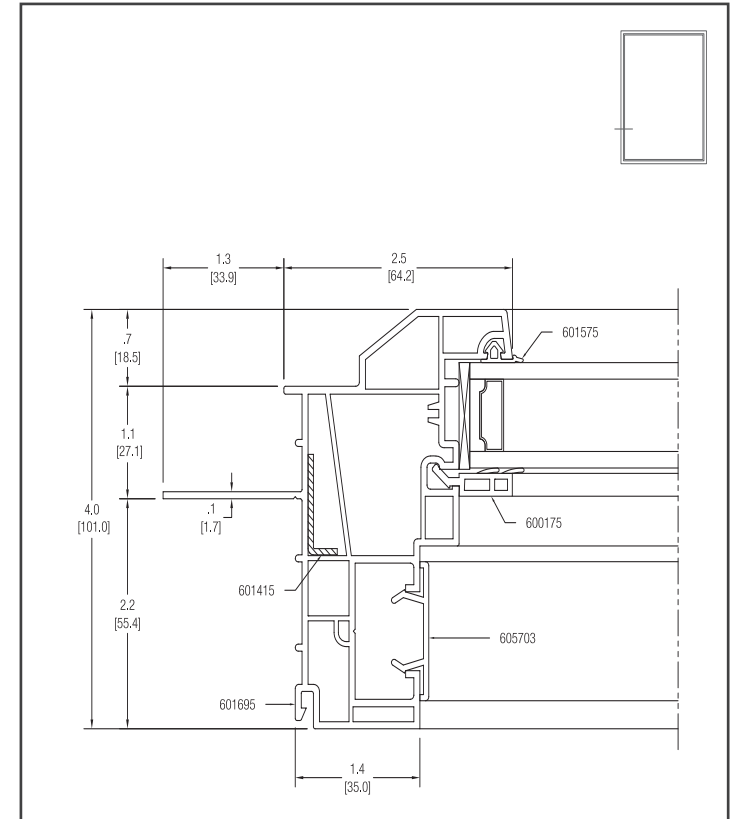

VIENNA SERIES - FIXED WINDOW

CROSS SECTION DRAWING

HEAD

SILL

JAMB