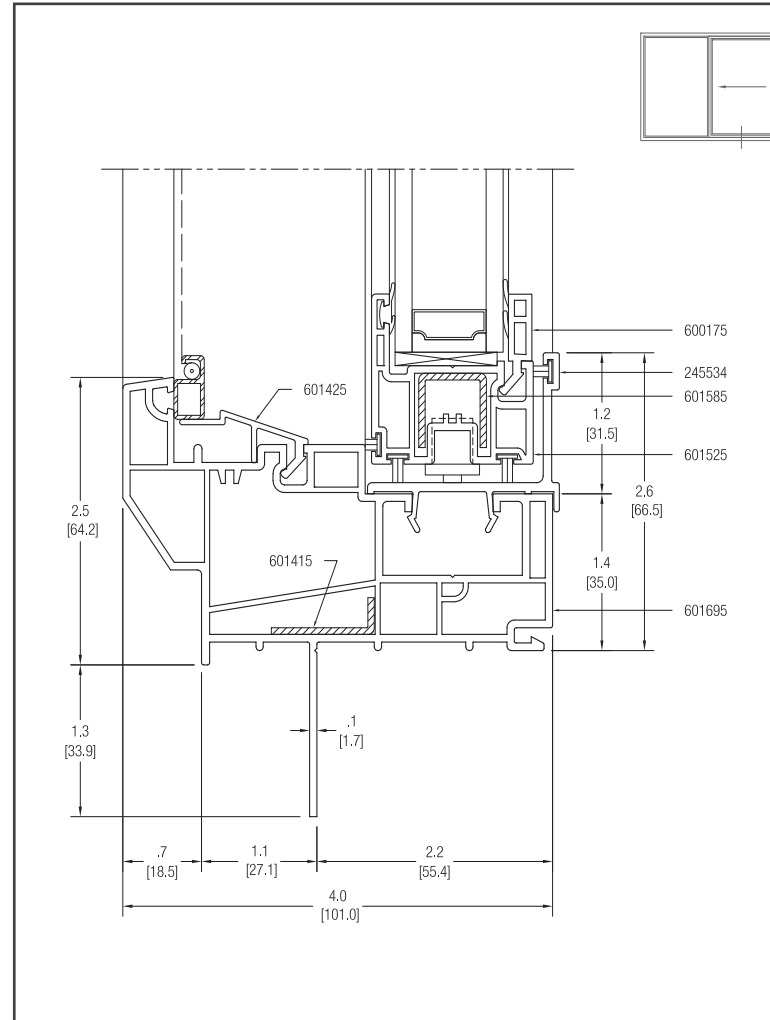

VIENNA SERIES - SINGLE SLIDE WINDOW

CROSS SECTION DRAWING

HEAD

SILL

The information contained herein is believed to be reliable, but no representations, guarantees or warranties of any kind are made as to its accuracy, suitability for particular applications or the results to be obtained therefrom. Before using, the user will determine suitability of the information for user's intended use and shall assume all risk and liability in connection therewith. © ALTERA 2017.

VIENNA SERIES - SINGLE SLIDE WINDOW

CROSS SECTION DRAWING

JAMB

MEETING RAIL

The information contained herein is believed to be reliable, but no representations, guarantees or warranties of any kind are made as to its accuracy, suitability for particular applications or the results to be obtained therefrom. Before using, the user will determine suitability of the information for user's intended use and shall assume all risk and liability in connection therewith. © ALTERA 2017.