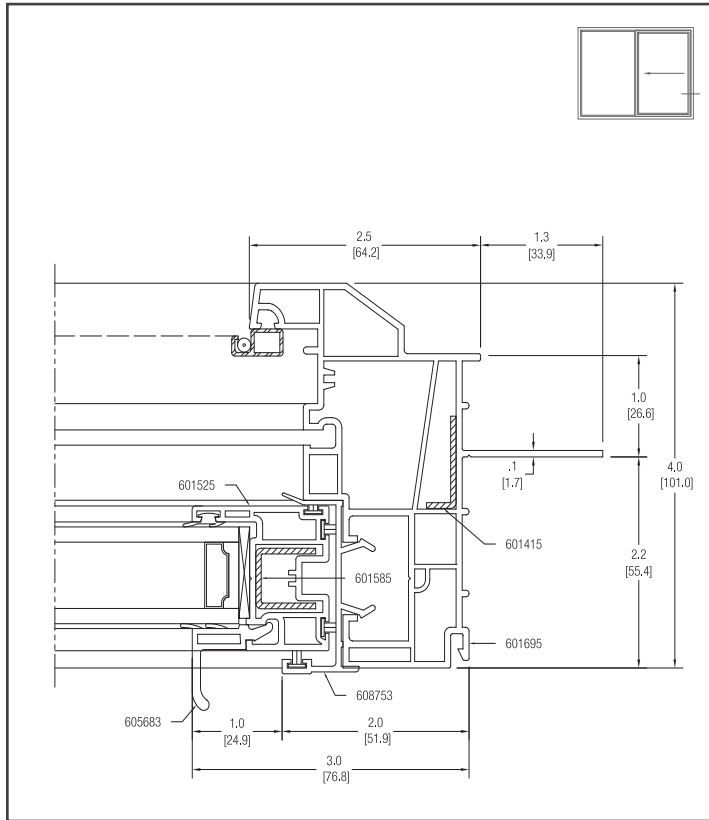

VIENNA SERIES - SINGLE SLIDE WINDOW

CROSS SECTION DRAWING

HEAD

SILL

The information contained herein is believed to be reliable, but no representations, guarantees or warranties of any kind are made as to its accuracy, suitability for particular applications or the results to be obtained therefrom. Before using, the user will determine suitability of the information for user's intended use and shall assume all risk and liability in connection therewith. © ALTERA 2017.

VIENNA SERIES - SINGLE SLIDE WINDOW

CROSS SECTION DRAWING

JAMB

MEETING RAIL

The information contained herein is believed to be reliable, but no representations, guarantees or warranties of any kind are made as to its accuracy, suitability for particular applications or the results to be obtained therefrom. Before using, the user will determine suitability of the information for user's intended use and shall assume all risk and liability in connection therewith. © ALTERA 2017.