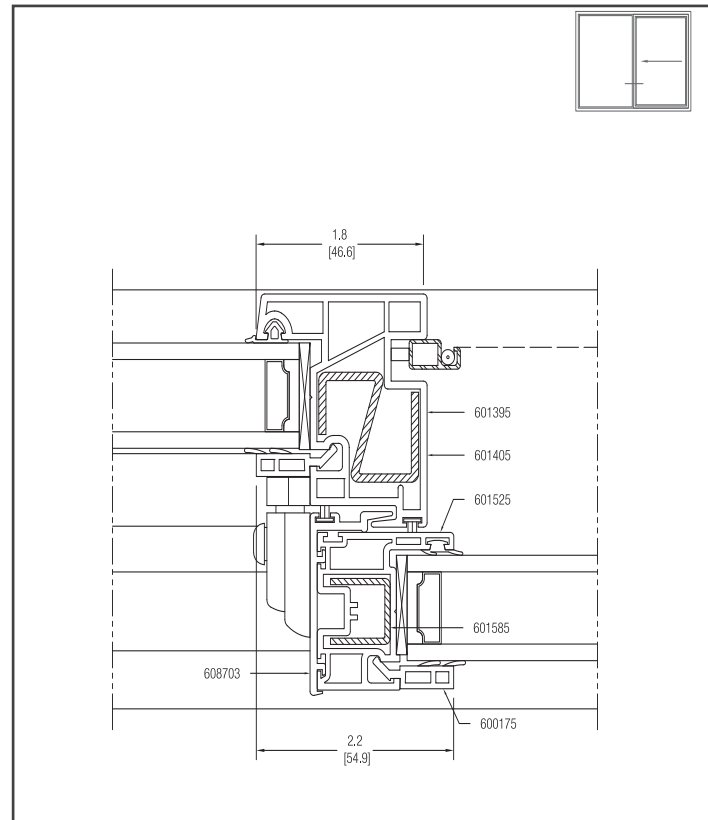

VIENNA SERIES - SINGLE SLIDE WINDOW

CROSS SECTION DRAWING

HEAD

SILL

The information contained herein is believed to be reliable, but no representations, guarantees or warranties of any kind are made as to its accuracy, suitability for particular applications or the results to be obtained therefrom. Before using, the user will determine suitability of the information for user's intended use and shall assume all risk and liability in connection therewith. © ALTERA 2017.

VIENNA SERIES - SINGLE SLIDE WINDOW

CROSS SECTION DRAWING

JAMB

MEETING RAIL

The information contained herein is believed to be reliable, but no representations, guarantees or warranties of any kind are made as to its accuracy, suitability for particular applications or the results to be obtained therefrom. Before using, the user will determine suitability of the information for user's intended use and shall assume all risk and liability in connection therewith. © ALTERA 2017.