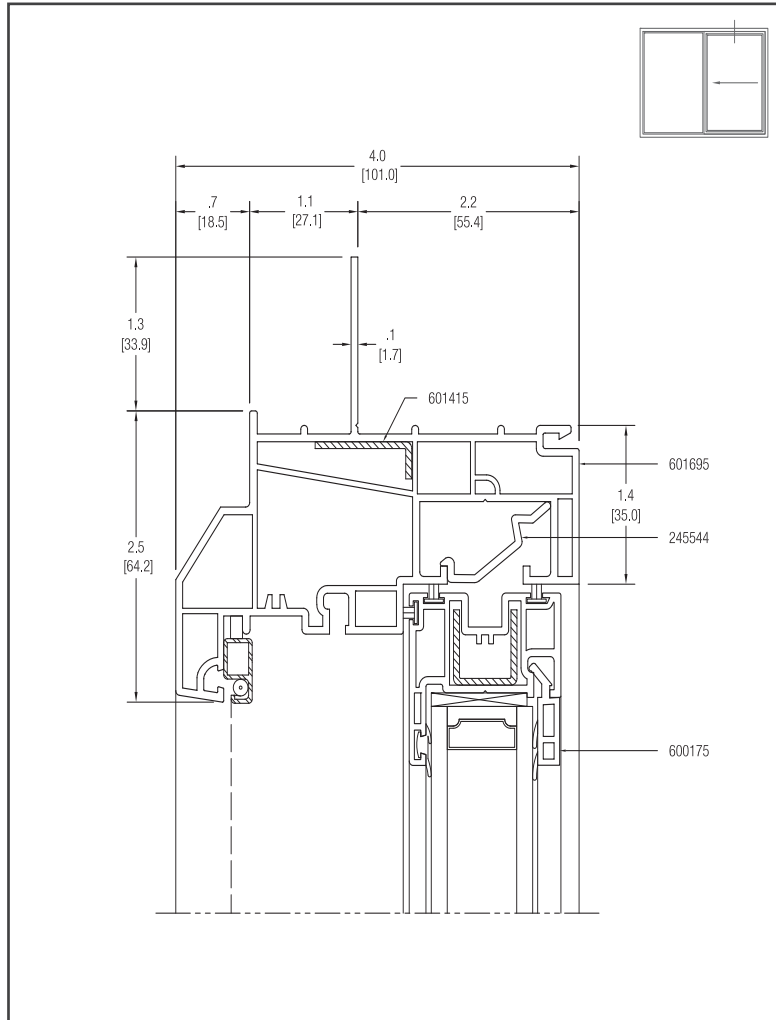

VIENNA SERIES - SINGLE SLIDE WINDOW

CROSS SECTION DRAWING

HEAD

SILL

The information contained herein is believed to be reliable, but no representations, guarantees or warranties of any kind are made as to its accuracy, suitability for particular applications or the results to be obtained therefrom. Before using, the user will determine suitability of the information for user's intended use and shall assume all risk and liability in connection therewith. © ALTERA 2017.

VIENNA SERIES - SINGLE SLIDE WINDOW

CROSS SECTION DRAWING

JAMB

MEETING RAIL

The information contained herein is believed to be reliable, but no representations, guarantees or warranties of any kind are made as to its accuracy, suitability for particular applications or the results to be obtained therefrom. Before using, the user will determine suitability of the information for user's intended use and shall assume all risk and liability in connection therewith. © ALTERA 2017.